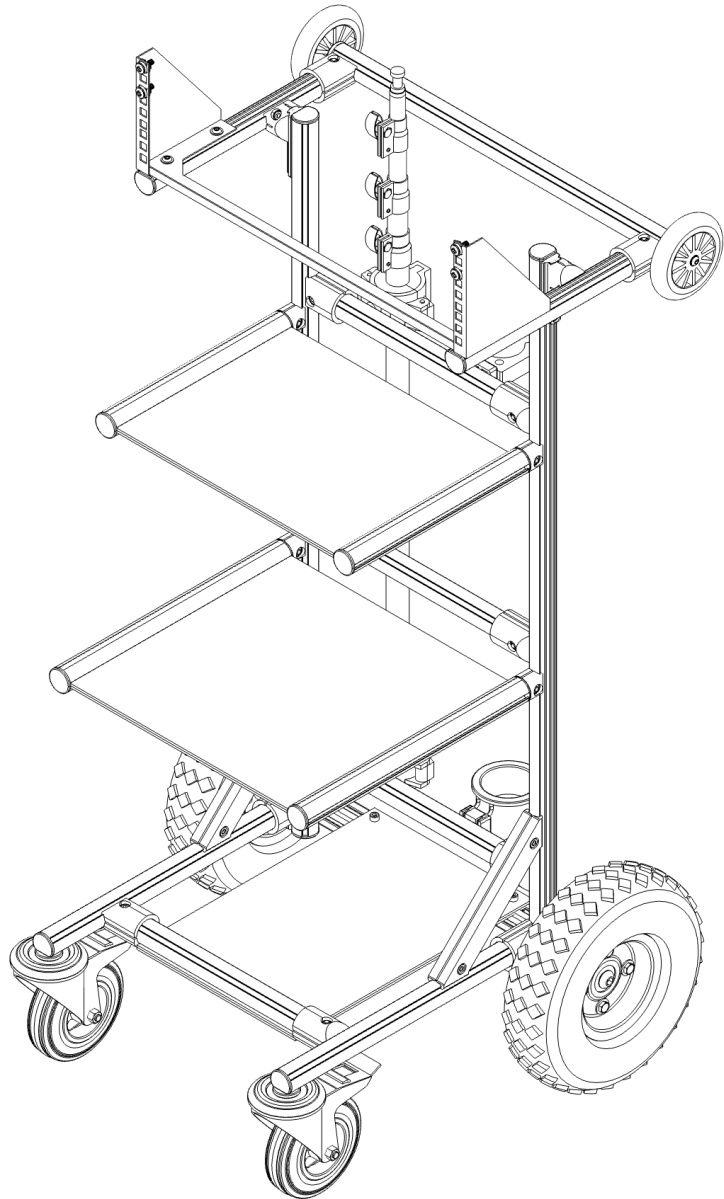

SC-EXPLR

Includes; SC-EXPRHBE