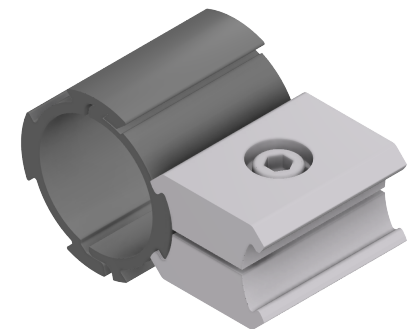

SC-EXP1U
EXPLORER 1U ADAPTER

SC-EXPHBE
EXPLORER REAR HANDLE
BLACK EDITION

SC-EXP3U
EXPLORER 3U ADAPTER

SC-EXPEX
EXPLORER EXTENSION BAR

SC-EXPPA
PARALLEL ARM ADAPTER

SC-EXPLR

WORK YOUR WAY

The modular design of this cart means it can fit *your* workflow. Here are some ideas;