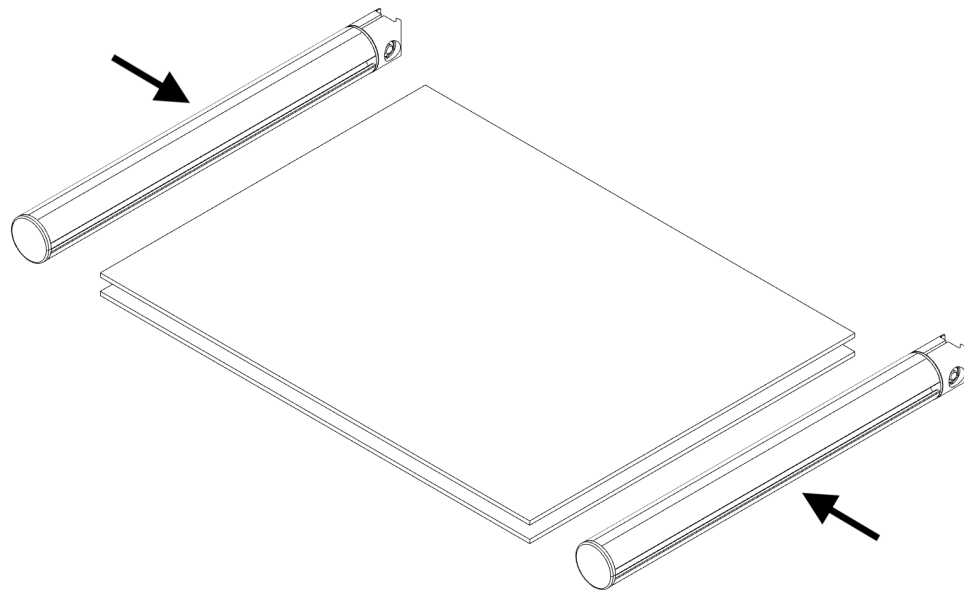

SC-EXPLR

15