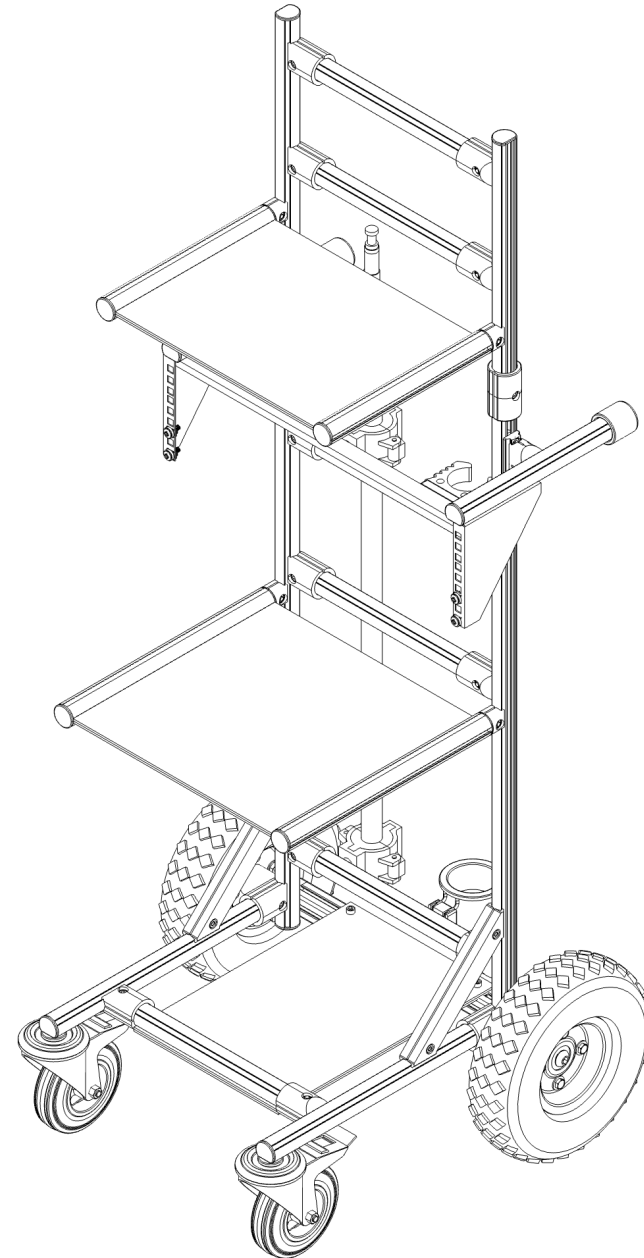

Includes; SC-EXPEX