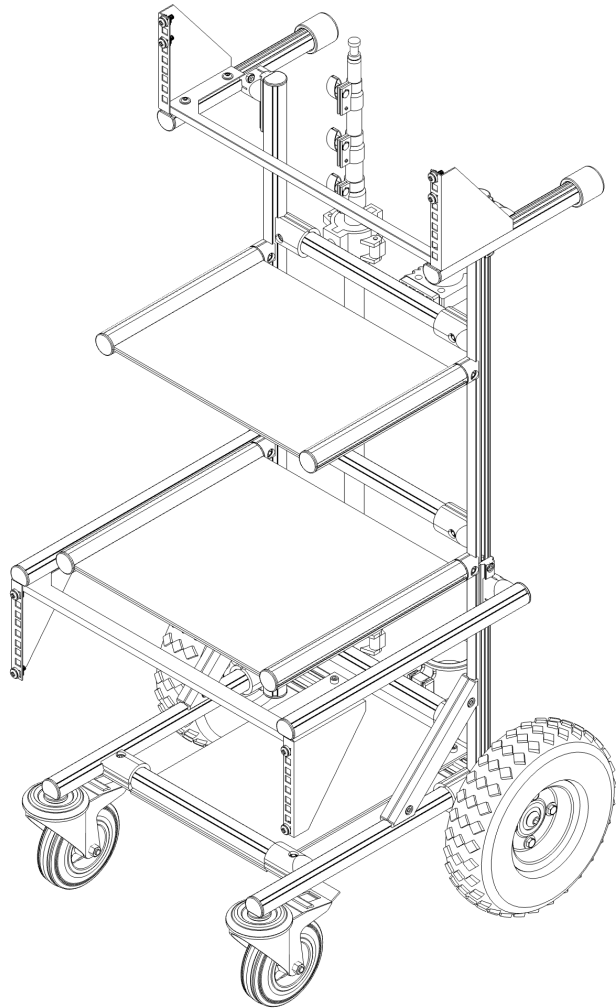

SC-EXPLR

WORK YOUR WAY

The modular design of this cart means it can fit *your* workflow. Here are some ideas;

Includes; SC-EXP3U