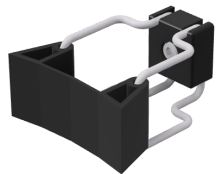

SC-BOOMC

BOOM CLAMP