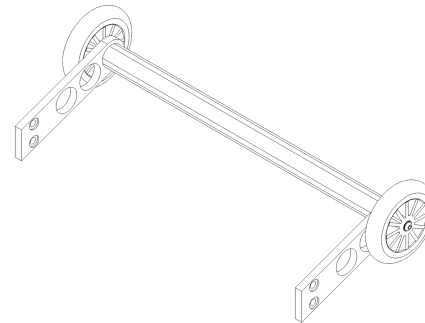

SC-MMAX

MiniCart MAX

SC-MMAX

THANK YOU

Thank you for purchasing this cart. To assemble it, please follow the instructions found within this guide.

YOU WILL NEED

You will need the following tools to install this accessory:

1x 3mm HEX key / Allen key *

1x 5mm HEX key / Allen key *

1x 6mm HEX key / Allen key *

1x 8mm HEX key / Allen key *

* Supplied

WHAT IS INCLUDED?

After removing from its packaging, check that you have the following: